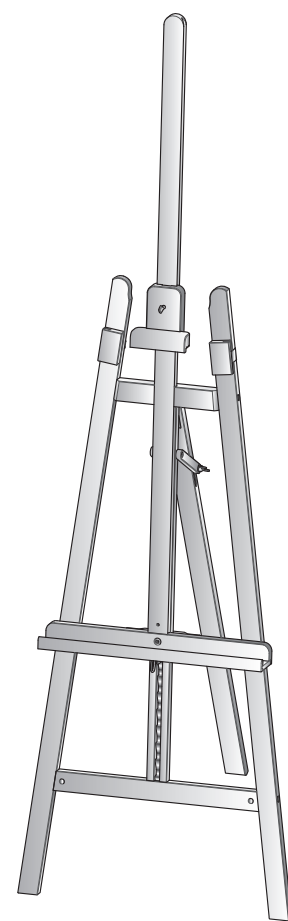

No part of this publication may be reproduced or used in any form or by any means - graphic, electronic, or mechanical including photocopying - without prior permission.

MABEF

M/13

CAVALLETTO LIRA
LYRE EASEL

Istruzioni video
Video instructions

1 x1 Cassetta porta tele
Canvas/brush tray

2 x1 Asta centrale
Central post

3 x1 Asta a cremagliera
Ratchet post

4 x1 Traversa superiore
Upper crossbar

5 x1 Traversa inferiore
Lower crossbar

6 x2 Asta laterale
Side post

7 x1 Blocco ferma tela
Top canvas holder

8 x2 Supporto scorrevole tela
Sliding canvas support

A x1 mm. 4

B x4 mm. 6x70

C x4 mm. 10x20x6

D x1 n1. Ø 14x21
n1. Ø 14

E x1 n1. Ø 14x20x8
n.1 Ø 8x8