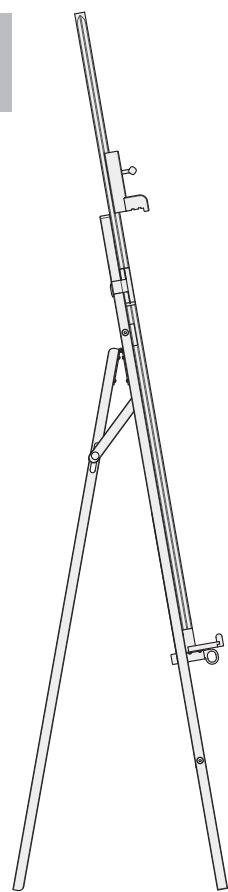

No part of this publication may be reproduced or used in any form or by any means - graphic, electronic, or mechanical including photocopying - without prior permission.

MABEF

M/13

CAVALLETTO LIRA
LYRE EASEL

Istruzioni video
Video instructions

1 x1 Cassetta porta tele
Canvas/brush tray

2 x1 Asta centrale
Central post

3 x1 Asta a cremagliera
Ratchet post

4 x1 Traversa superiore
Upper crossbar

5 x1 Traversa inferiore
Lower crossbar

6 x2 Asta laterale
Side post

7 x1 Blocco ferma tela
Top canvas holder

8 x2 Supporto scorrevole tela
Sliding canvas support

A x1 mm. 4

B x4 mm. 6x70

C x4 mm. 10x20x6

D x1 n1. Ø 14x21
n1. Ø 14

E x1 n1. Ø 14x20x8
n.1 Ø 8x8

F x1 mm. 6x30

Tela max 10 Kg
Canvas max 22 lbs

min cm. 165 • 65" max cm. 230 • 90 1/2"

max cm. 125 • 49"

cm. 55 • 21 1/2"

5,5 Kg
12 lbs

max cm. 65 • 25 1/2"